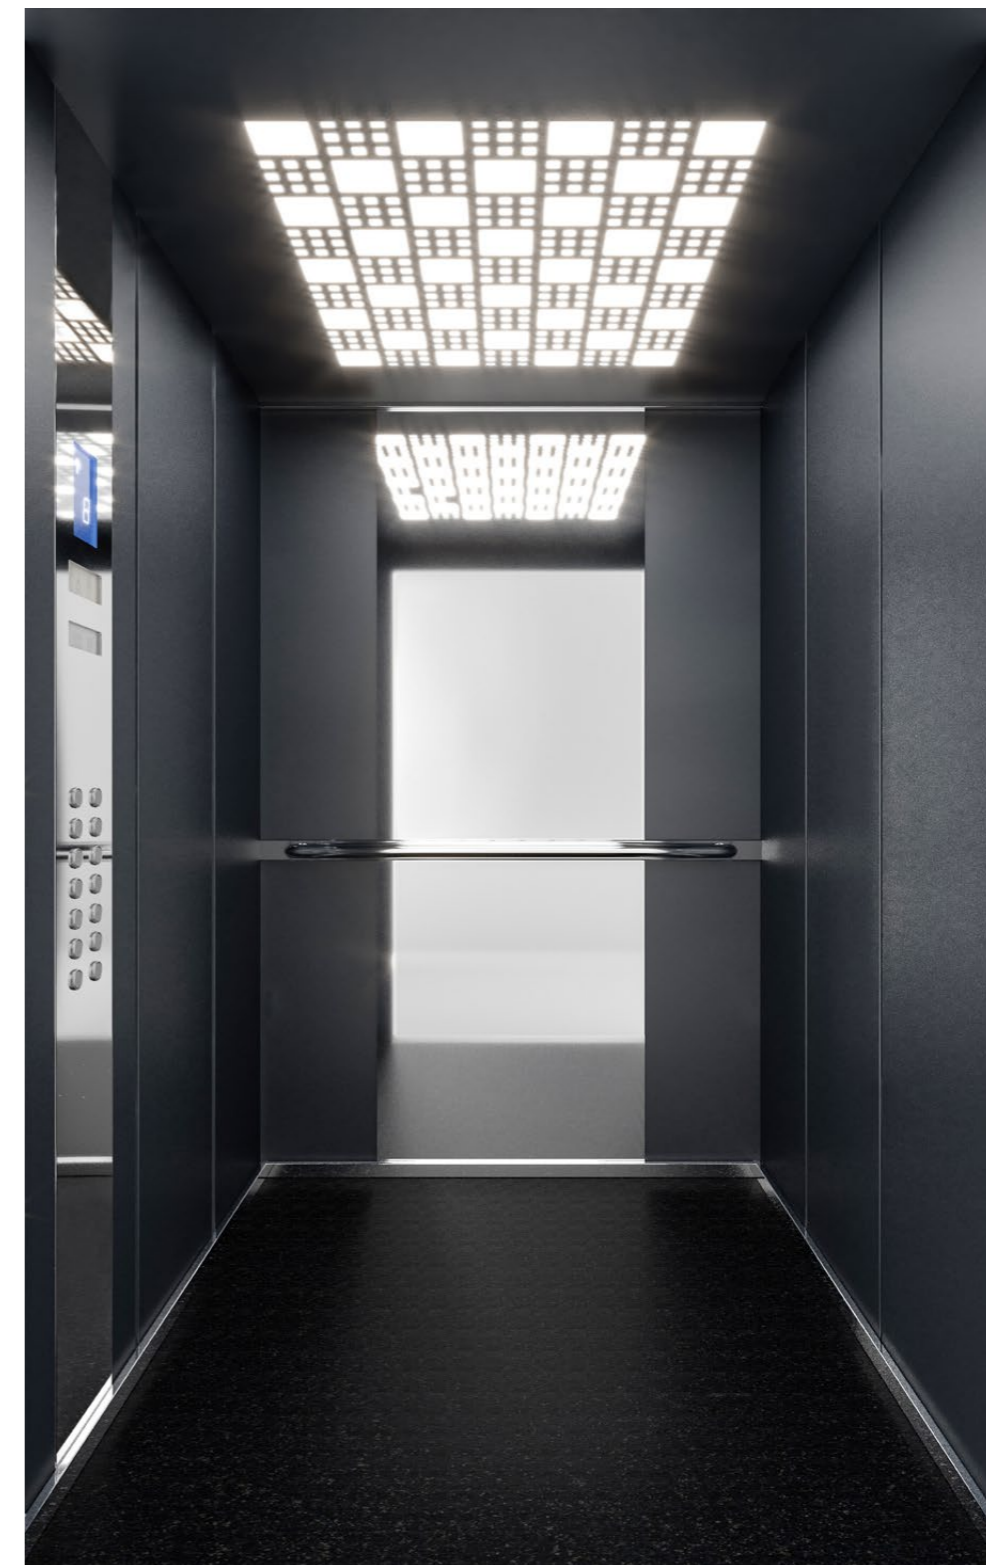

ΚΑΘΡΕΠΤΗΣ

Όλο το ύψος - Μισό πλάτος

ERGON BLUE