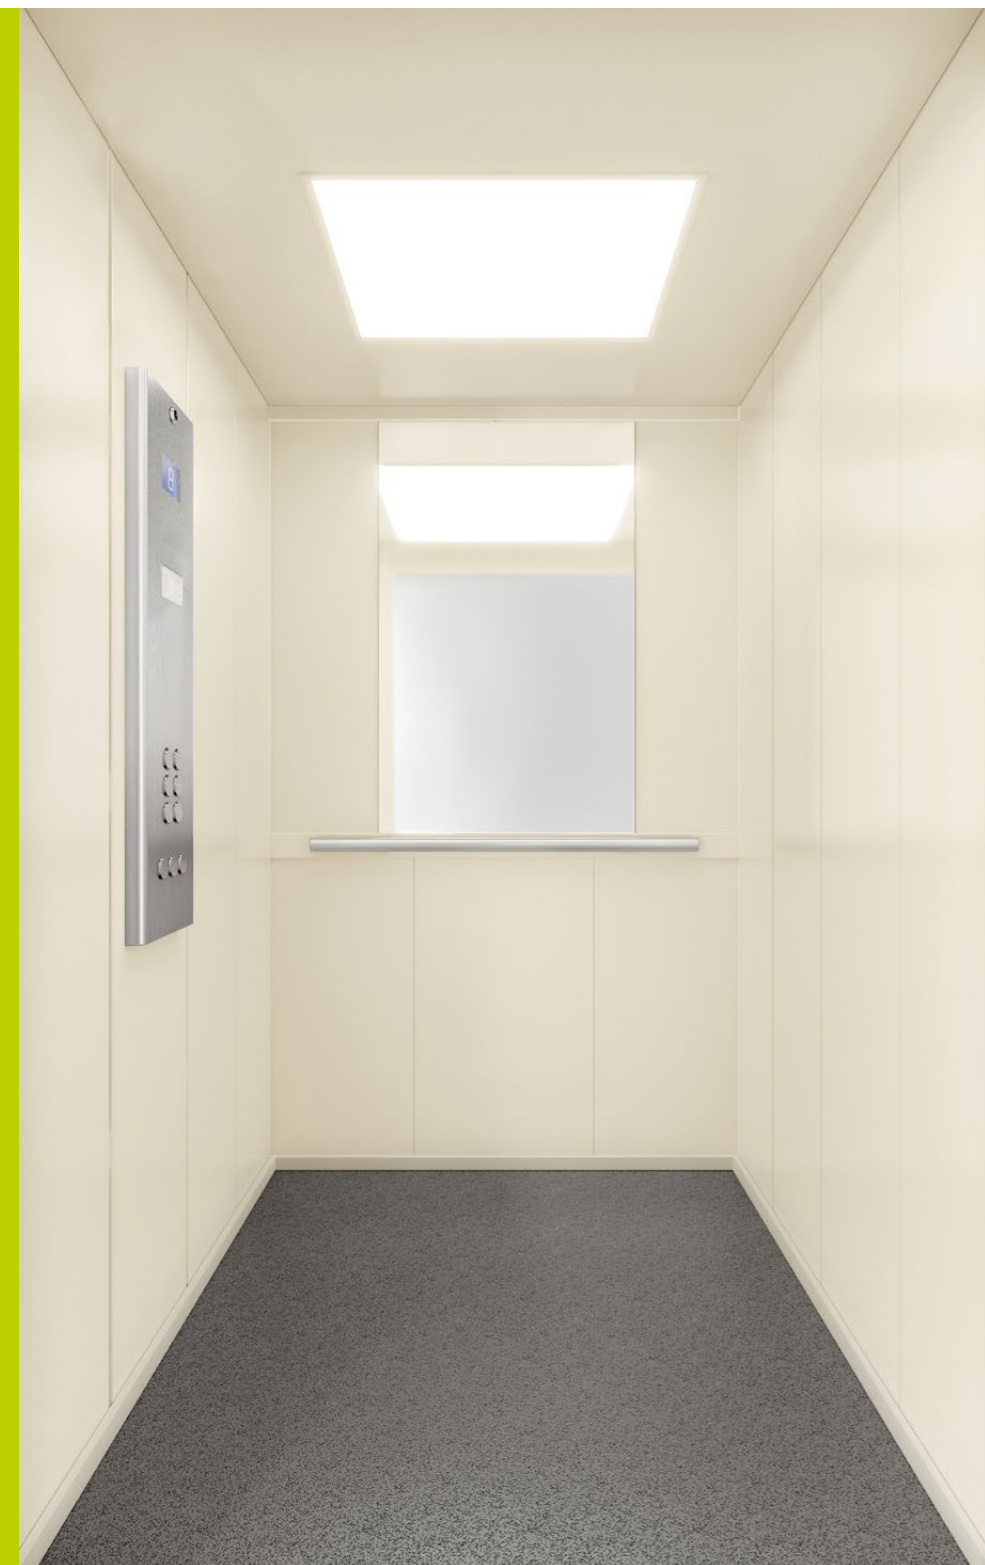

ERGON 1013

EN

CEILING

Type: 013
Material: Epoxy Paint RAL 1013

WALLS

Epoxy Paint RAL 1013

FLOOR

Plastic Floor T30

HANDRAIL

Standard Handrail
Material: Stainless Steel Satine

CAR OPERATING PANEL

Wyltor short, Stainless Steel Satine

SKIRTINGS

Epoxy Paint RAL 1013

MIRROR

Half height - Half width

GR

ΨΕΥΔΟΡΟΦΗ

Μοντέλο: 013
Υλικό: Εποξειδική Βαφή RAL 1013

ΕΠΕΝΔΥΣΗ

Εποξειδική Βαφή RAL 1013

ΠΑΤΩΜΑ

Πλαστικό Πάτωμα T30

ΚΟΥΠΑΣΤΗ

Κουπαστή Standard
Υλικό: Ανοξείδωτο Σατινέ

ΚΟΜΒΙΟΔΟΧΟΣ ΘΑΛΑΜΟΥ

Wyltor short, Ανοξείδωτο Σατινέ

ΣΟΒΑΤΕΠΙ

Εποξειδική Βαφή RAL 1013

ΚΑΘΡΕΠΤΗΣ

Μισό ύψος - Μισό πλάτος

EN

CEILING

Type: 013
Material: Epoxy Paint RAL 7032

WALLS

Epoxy Paint RAL 7032

FLOOR

Plastic Floor T11

HANDRAIL

Standard Handrail
Material: Stainless Steel Satine

CAR OPERATING PANEL

Wyltor short, Epoxy Paint RAL 7032

SKIRTINGS

Epoxy Paint RAL 7032

MIRROR

Half height - Half width

GR

ΨΕΥΔΟΡΟΦΗ

Μοντέλο: 013
Υλικό: Εποξειδική Βαφή RAL 7032

ΕΠΕΝΔΥΣΗ

Εποξειδική Βαφή RAL 7032

ΠΑΤΩΜΑ

Πλαστικό Πάτωμα T11

ΚΟΥΠΑΣΤΗ

Κουπαστή Standard
Υλικό: Ανοξείδωτο Σατινέ

ΚΟΜΒΙΟΔΟΧΟΣ ΘΑΛΑΜΟΥ

Wyltor short, Εποξειδική Βαφή RAL 7032

ΣΟΒΑΤΕΠΙ

Εποξειδική Βαφή RAL 7032

ΚΑΘΡΕΠΤΗΣ

Μισό ύψος - Μισό πλάτος